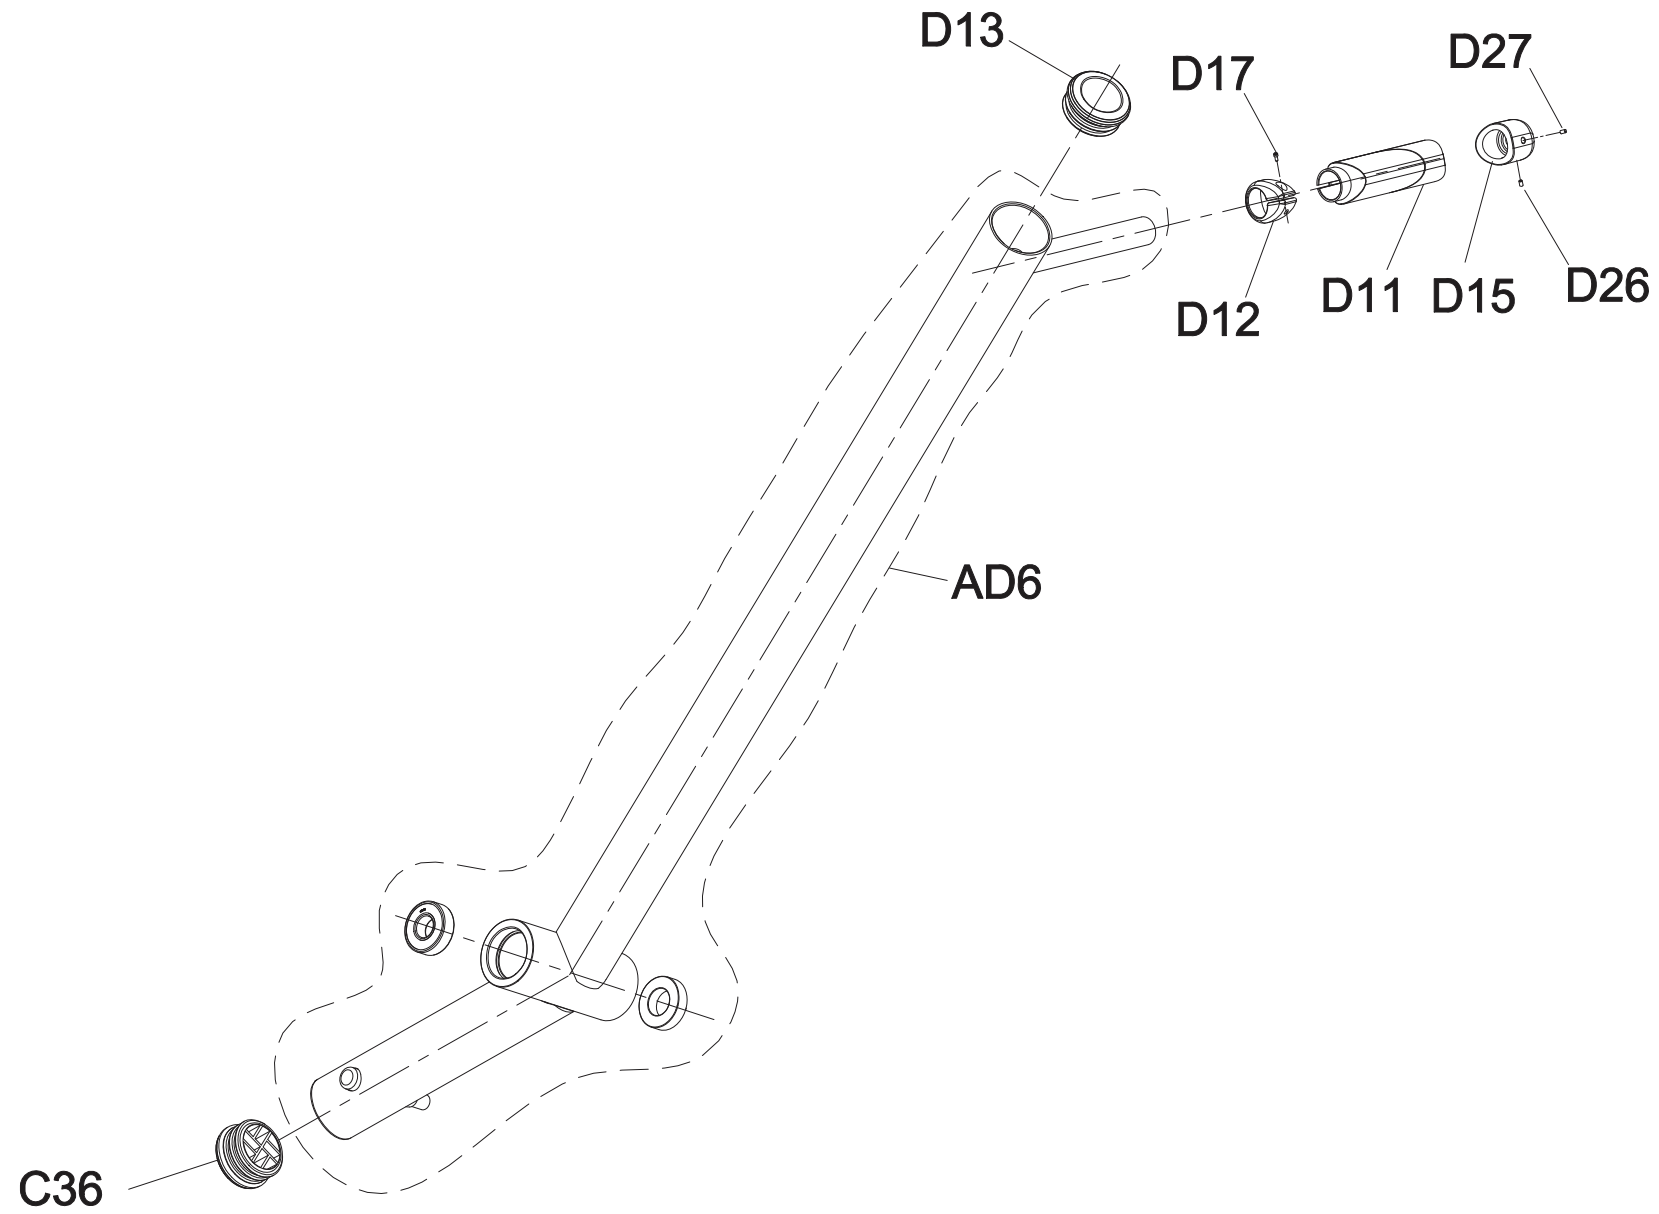

DRAWING NO	GM111-AD06		
PART NAME	Pedal Arm set;R		
PART NO	See Chart	REV	A
APPROVE	YANGJIANNING	DATE	10.25.2017

Part NO.	Color
1000415439	Iced Sliver
1000415441	Platinum
1000415442	Polarized Titanium
1000415444	Lace White
1000415445	Pearl White
1000415446	Mat Black
1000415447	Black Glossy

DRAWING NO	GM111-AD08		
PART NAME	Pedal Arm set;R		
PART NO	See Chart	REV	A
APPROVE	YANGJIANNING	DATE	10.25.2017

Part NO.	Color
1000415448	Iced Sliver
1000415450	Platinum
1000415451	Polarized Titanium
1000415452	Lace White
1000415453	Pearl White
1000415454	Mat Black
1000415455	Black Glossy