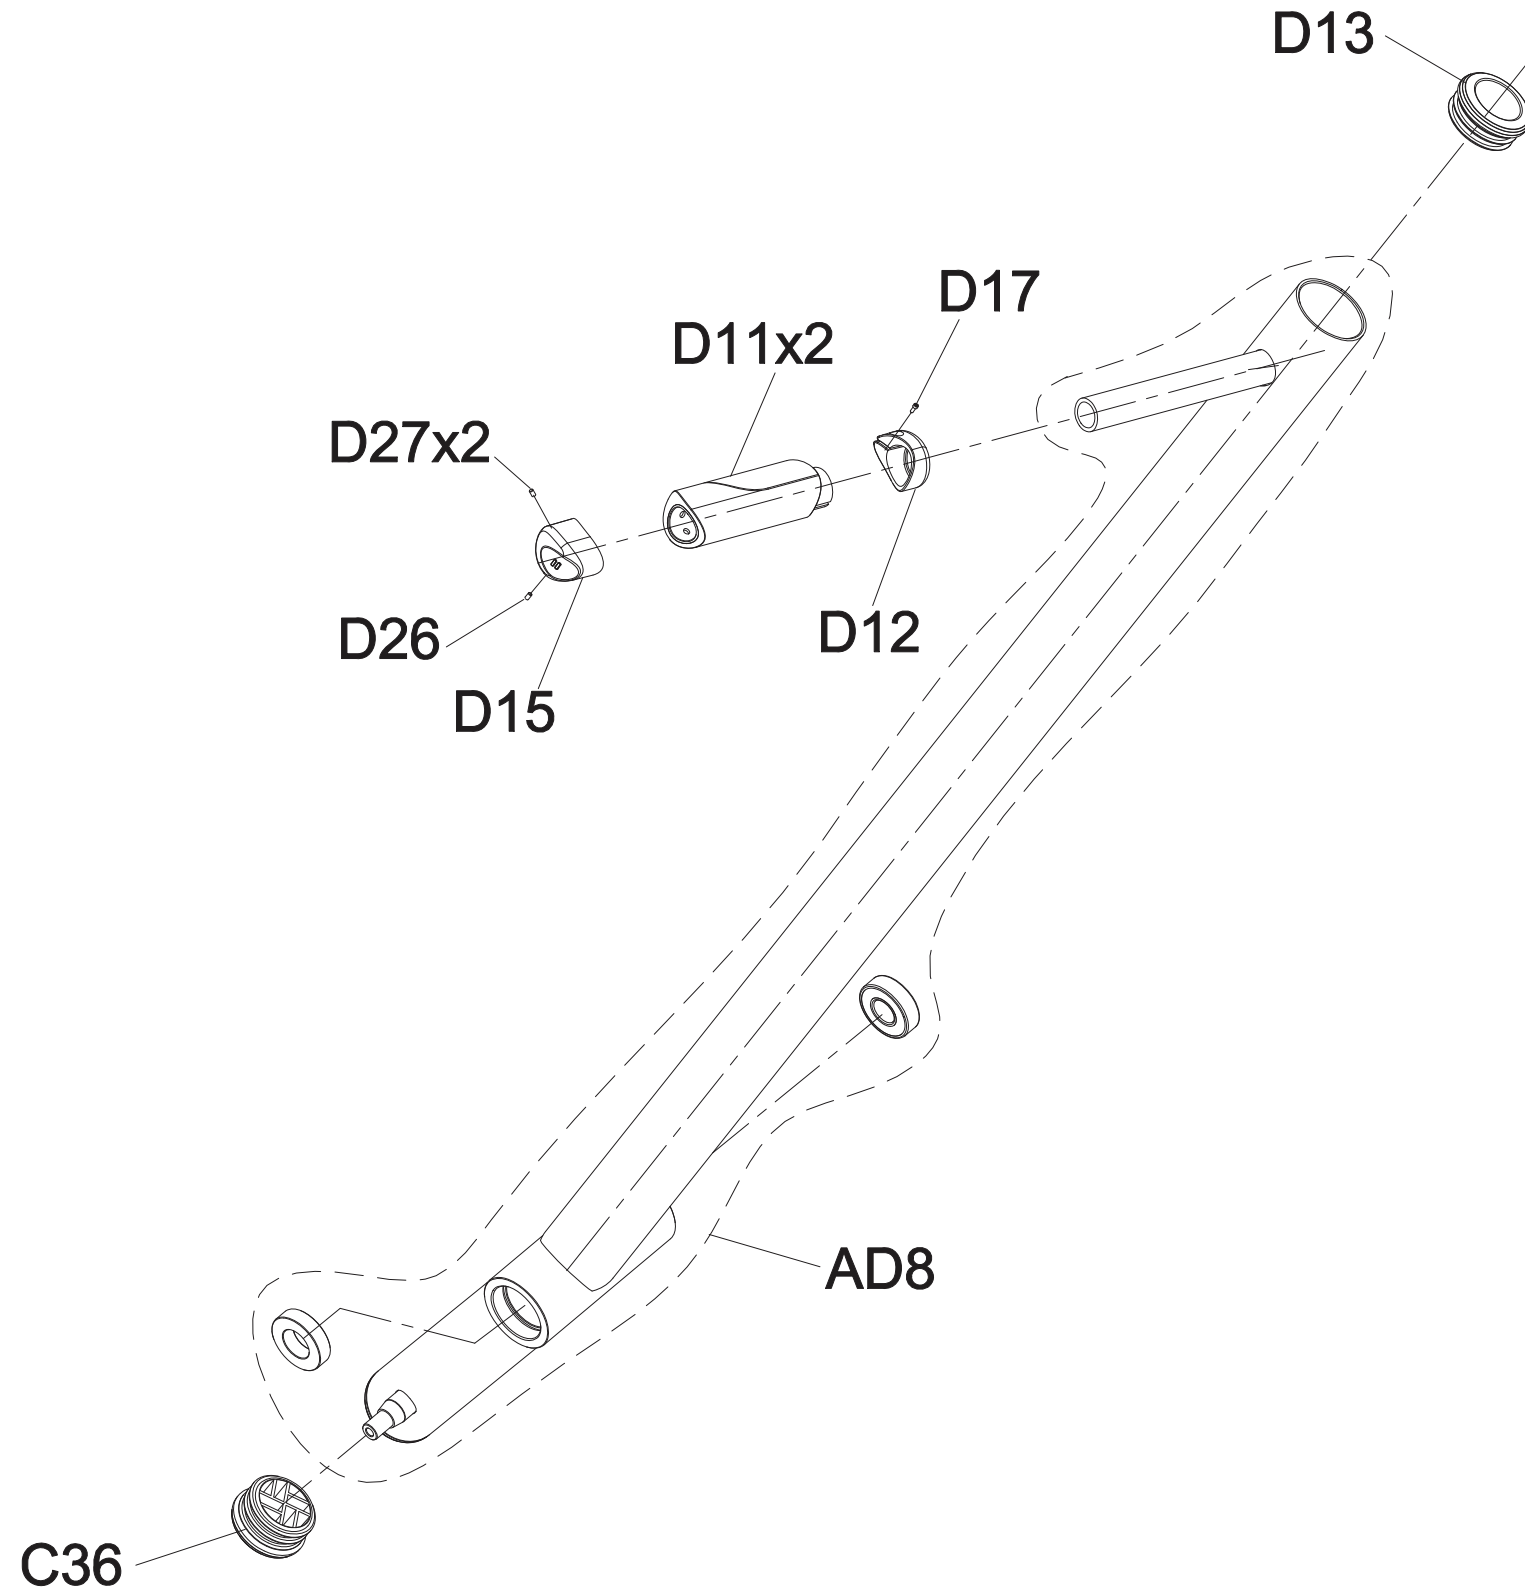

DRAWING NO	GM111-AD06		
PART NAME	Pedal Arm set;R		
PART NO	See Chart	REV	A
APPROVE	YANGJIANNING	DATE	10.25.2017

Part NO.	Color
1000415439	Iced Sliver
1000415441	Platinum
1000415442	Polarized Titanium
1000415444	Lace White
1000415445	Pearl White
1000415446	Mat Black
1000415447	Black Glossy

DRAWING NO	GM111-AD08		
PART NAME	Pedal Arm set;R		
PART NO	See Chart	REV	A
APPROVE	YANGJIANNING	DATE	10.25.2017

Part NO.	Color
1000415448	Iced Sliver
1000415450	Platinum
1000415451	Polarized Titanium
1000415452	Lace White
1000415453	Pearl White
1000415454	Mat Black
1000415455	Black Glossy